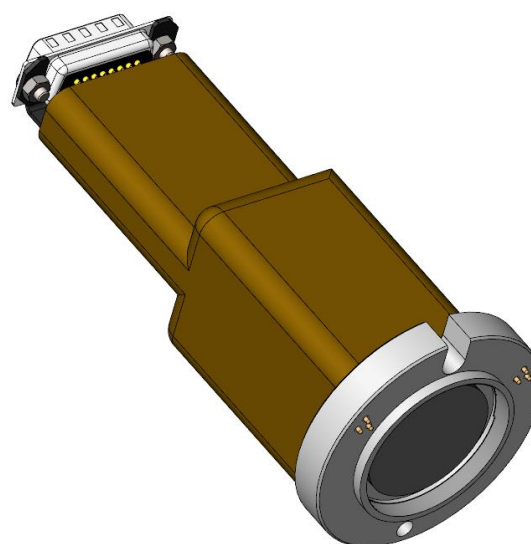

## Spare parts for PTZ620

All spare parts are delivered with all necessary parts such as screws, o-rings etc.

All pictures shown in this document are for illustration purpose only and not in scale

606537 Rear lid C30 KIT

606538 Rear lid C32 KIT

606539 Rear lid no grip C30 KIT

606190 N620/630 Rear PCB w. spare KIT

606536 Drive/Rotation unit KIT

605141 N620/N630 Spare Module kit NTSC  
605142 N620/N630 Spare Module kit PAL  
605908 N620/N630 Spare Module kit 720/59.94  
605909 N620/N630 Spare Module kit 720/50p