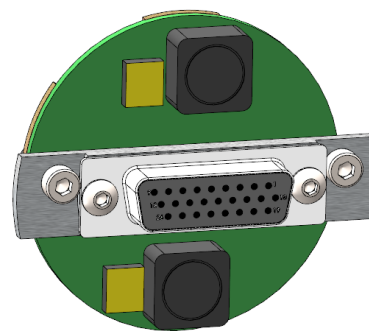

## Spare parts for PTZ620

All spare parts are delivered with all necessary parts such as screws, o-rings etc.

All pictures shown in this document are for illustration purpose only and not in scale

606537 Rear lid C30 KIT

606538 Rear lid C32 KIT

606539 Rear lid no grip C30 KIT

606190 N620/630 Rear PCB w. spare KIT

606536 Drive/Rotation unit KIT

605141 N620/N630 Spare Module kit NTSC  
605142 N620/N630 Spare Module kit PAL  
605908 N620/N630 Spare Module kit 720/59.94  
605909 N620/N630 Spare Module kit 720/50p